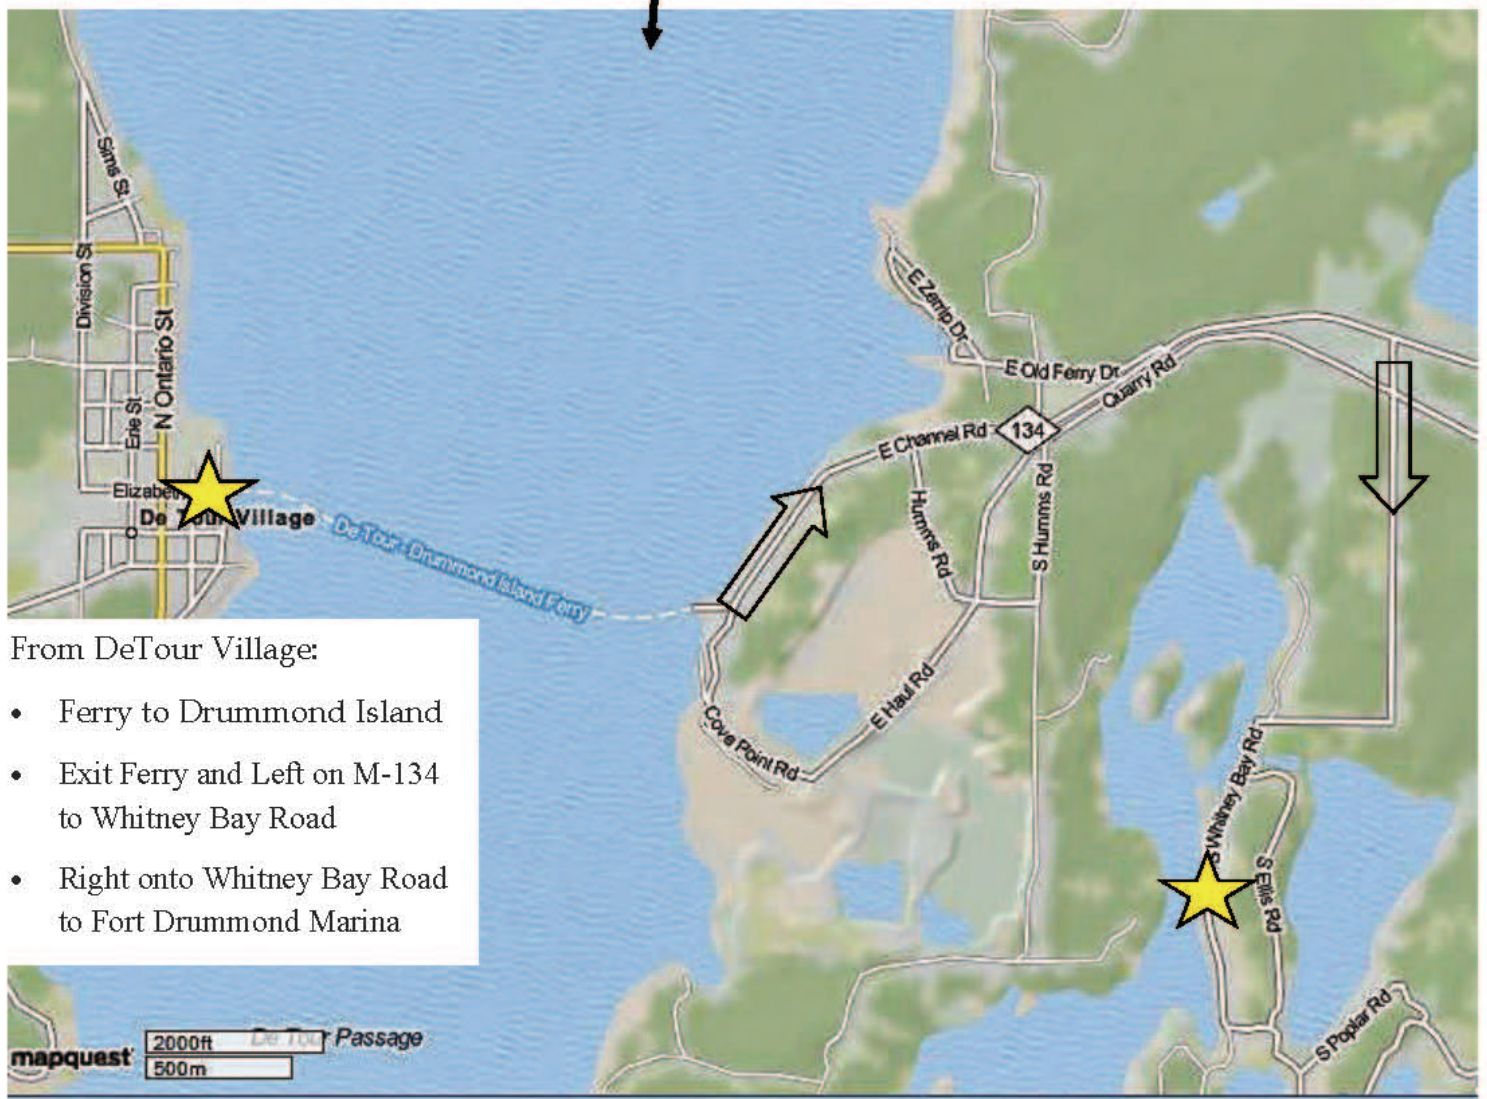

# Directions to Fort Drummond Marine, Drummond Island, MI

From DeTour Village:

- Ferry to Drummond Island
- Exit Ferry and Left on M-134 to Whitney Bay Road
- Right onto Whitney Bay Road to Fort Drummond Marina

Luk Dragon at Fort Drummond Marina