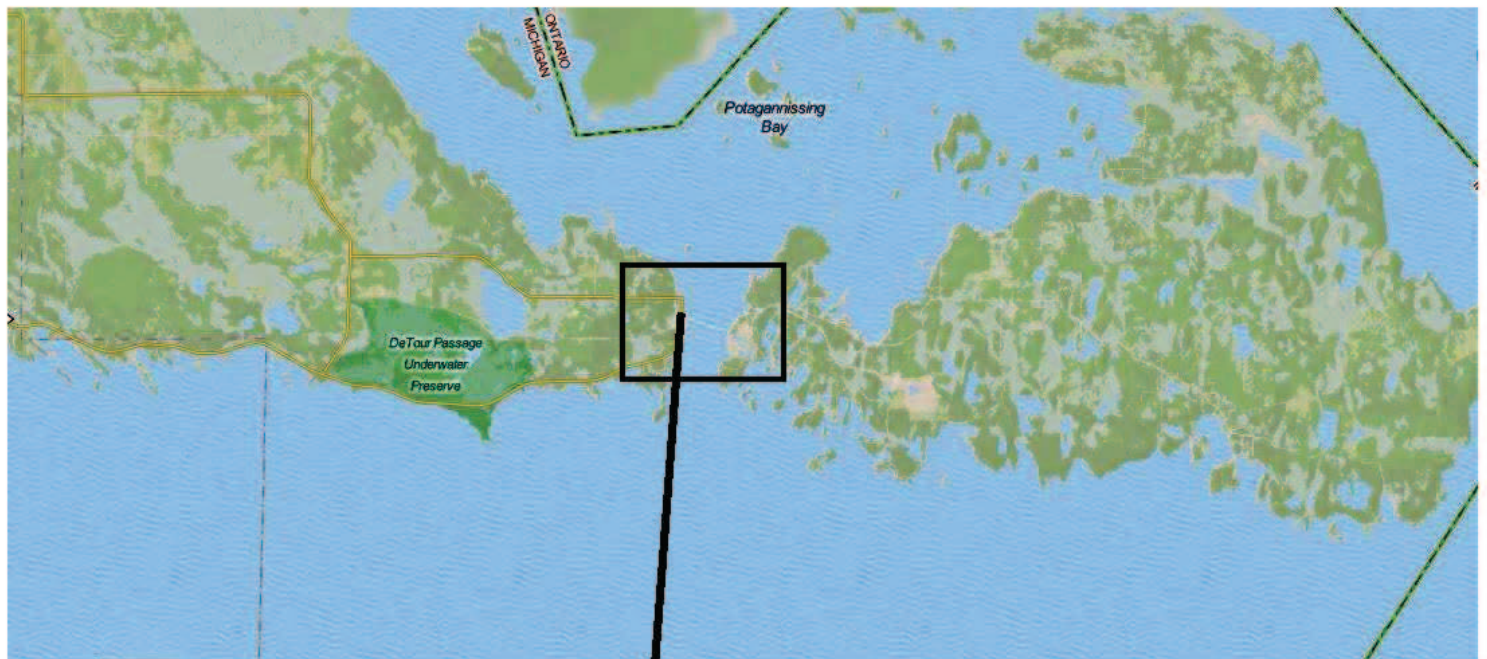

# Directions to Fort Drummond Marine, Drummond Island, MI

From DeTour Village:

- Ferry to Drummond Island
- Exit Ferry and Left on M-134 to Whitney Bay Road
- Right onto Whitney Bay Road to Fort Drummond Marina

Luk Dragon at Fort Drummond Marina